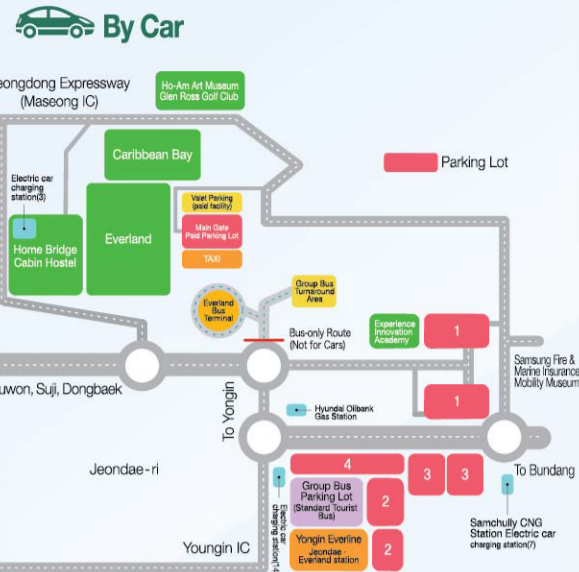

Transportation Guide

Public Transportation (Bus, Subway)

1. **<Red Bus>**
2. No. 5700 at Gangbyeon Station, Jamsil-Songpa, Pangyo (Gyeongnam Passenger 82-31-338-4834)
   - No. 5002 at Simnonyeon Station, Gangnam Station, Yangjae Station (Gyeongnam Passenger 82-31-338-4834)
   - No. 1113 at Gangbyeon Station, Cheonho Station, Gangdong Station, Gwangju (Daewon Express 82-31-338-1116)
   - No. 1500-2 at Sadang Station, Nambu Terminal, Bundang (Sehyeon) (Daewon Express 82-31-338-1116)
3. **<Intra-city Bus>**
4. No. 66, 66-4 at Suwon Station, Aju University, Yeongtong, Singal (Gyeongnam Passenger 82-31-338-4834)
   - No. 670 at Gwanggyo, Suji, Jukjeon, Dongbaek (Gyeongnam Passenger 82-31-338-4834)
5. **<Inter-city Direct Bus>**
6. No. 8862 for Incheon-Singal (Gyeongnam Passenger 82-31-338-4834)
   - No. 8839 for Incheon-Pyeongchon (Beomje Station)-Singal (Gyeongnam Passenger 82-31-338-4834)
   - No. 8478 for Goyang (Baekseok, Hwajong)-Bucheon-Singal (Gyeongnam Passenger 82-31-338-4834)

Note: Please be informed that Everland has no legal responsibility on any losses, robberies or damages that occur in the free parking lot.

Everland Resort Facility Guide

Attractions

Riding Restrictions	No.	Name	Remarks
General Use	59	Game Adventure	
	109	Gamepia	
	126	Kids Village & Lounge	
	153	Jubilee Carnival	
	159	Alpine Carnival	
	201	Raptor Ranger	
	202	Festival Content Zone	
	203	PPUPPA Town	
	209	Parrot house	
	210	Penguin Island	
	211	Tiger Valley	
	212	Seals and sea lions	
	213	Bird Paradise	
	214	Albert Space Center	
	215	Panda World	
234	Tiger Valley Research Camp		
Age 12 or more	135	Horror Maze	
	123	Spooky Fun House	
Underage	152	Festival Train	
	226	Safari World	
80-125cm For Children	116	Robot Car	
	117	Boong Boong Car	
	120	Kingdom of Cars	
90-100cm	106	Flying Rescue	
	103	Play Yard	
90-130cm	104	Lily Dance	
	112	Sky Dancing	
100cm	113	Peter Pan	
	114	Flash Pang Pang	
	115	Flying Elephant	
	124	Secret Jouju Airplane	
	151	Royal Jubilee Carousel	
	109	Family Course	
	207	Lost Valley	
	101	Racing Coaster	
	107	Thunder Falls	
	111	Magic Swing	
100-120cm	121	Top Jet	
	122	Dragon Coaster	
110cm	200	Amazon Express	

Attractions

Riding Restrictions	No.	Name	Remarks
110cm	59	Columbus Adventures	
	184	Shooting Ghost	
	155	Lenny's Magic School	
	186	Space Tour	
	110	Magic Cookie House	
110~150cm	57	Rolling X-Train	
	119	Bumper Car	
120cm	180	Racing Course	
	180	Express Course	
	53	Hurricane	
125cm	60	Championship Rodeo	
	54	Double Rock Spin	
130cm	54	Double Rock Spin	
	56	Let's Twist	

Experiential facilities

Riding Restrictions	No.	Name	Remarks
Everland Children Membership Only	140	Aesop Learning Center	
	182	Rose Garden Learning Center	

Amenities